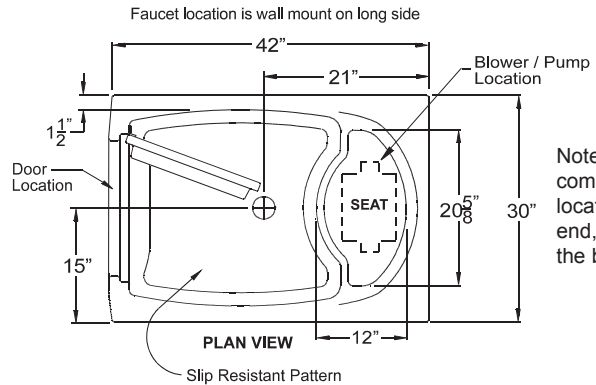

Made in America.

page 1 of 2

FREE OM Bathtubs

Submittal Data

Freedom Cozy Spa Model APF4230WI

Product Features:

- 30" x 42" x 38 3/4" outside dimensions
- Wide, water-tight, door
- Generous seat
- Non-slip tub floor
- Luxurious, easy to clean, gelcoat surface
- Self levelling base
- Estimated drain time of 2 minutes

Optional Features:

- Deep Massage Hydrotherapy Jets (6)
- Gentle Massage Air Jets (24)
- Combination Hydrotherapy and Air Jets (6+24)
- Inline Water Heater (1500 watts)
- Handheld Shower
- End cover panel

Code Compliance:

- UPC Uniform Plumbing Code
- ANSI Z124 Standards

Detailed Product Information:

- Inside dimensions:
Foot Well 22" x 22"
At Top: 36" x 26"
- 80 US gallons to overflow, 55 US gallons to operating level
- 120V, 60 Hz, 15 Amps, dedicated GFCI for water jets, air jets and inline heater.
- Seat dimensions are 20 5/8" wide x 12" deep, 16" top to bottom.
- Door Opening Dimensions: 17 1/2" wide at top, 14 3/8" wide at bottom, 32 3/4" tall
- Due to the nature of the materials dimensions may vary +/- 1/2".
- Handed by door hinge
- 5 year limited warranty on Gelcoat tubs,
1 year on pumps and accessories

Note: Wiring compartment is located at this end, adjacent to the bathtub seat.