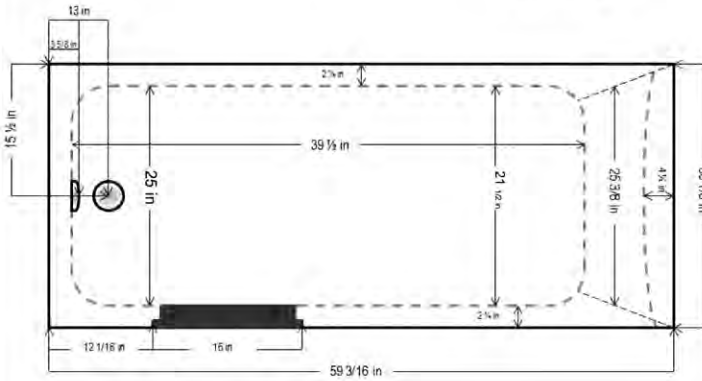

TECHNICAL INFORMATION

- **Materials:** ABS composite acrylic with fiber glass backing
- **Dimensions:** 59" x 30" x 25"
- **Non Occupied Water Capacity:** 50-55 gallons

PLUMBING REQUIREMENTS

- It is advised to have tub onsite before preparing drain location.
- **Note:** The flexible drain hose that is included with this unit is for installation into a floor drain only. Substituting the existing drain show for a different one will not void the warranty as long as there is no damage or evidence of misuse.

GENERAL INFORMATION

- **Note:** It is advised to have the tub onsite before preparing drain location. Unit must be leveled in its permanent position and all feet must be on the ground to fully support the tub.

Left Hand Tub

Right Hand Tub

Left Hand Drain Tub

Right Hand Drain Tub

- Height to step in: 9.5"
- Inside height of tub: 18.5"
- Overflow depth: 16" to drain
- Tub height might vary +/-1" due to adjustable leveling feet.