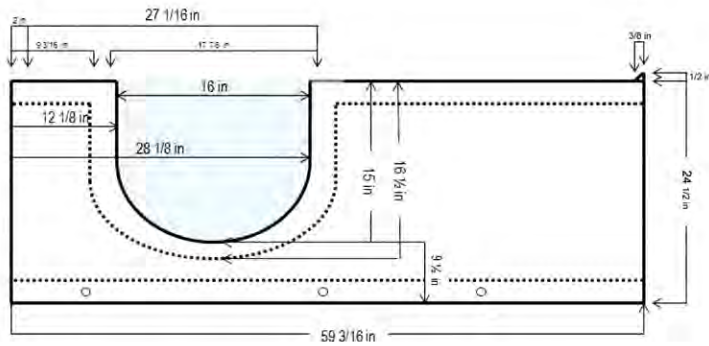

TECHNICAL INFORMATION

- **Materials:** ABS composite acrylic with fiber glass backing
- **Dimensions:** 59" x 30" x 25"
- **Non Occupied Water Capacity:** 50-55 gallons

PLUMBING REQUIREMENTS

- It is advised to have tub onsite before preparing drain location.
- **Note:** The flexible drain hose that is included with this unit is for installation into a floor drain only. Substituting the existing drain show for a different one will not void the warranty as long as there is no damage or evidence of misuse.

GENERAL INFORMATION

- **Note:** It is advised to have the tub onsite before preparing drain location. Unit must be leveled in its permanent position and all feet must be on the ground to fully support the tub.

Left Hand Tub

Right Hand Tub

Left Hand Drain Tub

Right Hand Drain Tub

- Height to step in: 9.5"
- Inside height of tub: 18.5"
- Overflow depth: 16" to drain
- Tub height might vary +/-1" due to adjustable leveling feet.