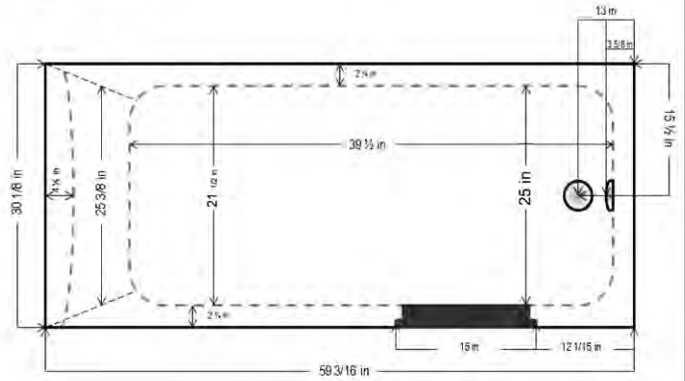

TECHNICAL INFORMATION

- **Materials:** ABS composite acrylic with fiber glass backing
- **Dimensions:** 59" x 30" x 25"
- **Non Occupied Water Capacity:** 50-55 gallons

PLUMBING REQUIREMENTS

- It is advised to have tub onsite before preparing drain location.
- **Note:** The flexible drain hose that is included with this unit is for installation into a floor drain only. Substituting the existing drain show for a different one will not void the warranty as long as there is no damage or evidence of misuse.

GENERAL INFORMATION

- **Note:** It is advised to have the tub onsite before preparing drain location. Unit must be leveled in its permanent position and all feet must be on the ground to fully support the tub.

Left Hand Tub

Right Hand Tub

Left Hand Drain Tub

Right Hand Drain Tub

- Height to step in: 9.5"
- Inside height of tub: 18.5"
- Overflow depth: 16" to drain
- Tub height might vary +/-1" due to adjustable leveling feet.