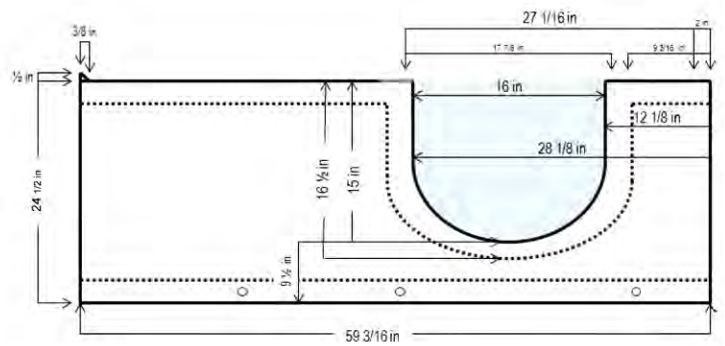

TECHNICAL INFORMATION

- **Materials:** ABS composite acrylic with fiber glass backing
- **Dimensions:** 59" x 30" x 25"
- **Non Occupied Water Capacity:** 50-55 gallons

PLUMBING REQUIREMENTS

- It is advised to have tub onsite before preparing drain location.
- **Note:** The flexible drain hose that is included with this unit is for installation into a floor drain only. Substituting the existing drain show for a different one will not void the warranty as long as there is no damage or evidence of misuse.

GENERAL INFORMATION

- **Note:** It is advised to have the tub onsite before preparing drain location. Unit must be leveled in its permanent position and all feet must be on the ground to fully support the tub.

Left Hand Tub

Right Hand Tub

Left Hand Drain Tub

Right Hand Drain Tub

- Height to step in: 9.5"
- Inside height of tub: 18.5"
- Overflow depth: 16" to drain
- Tub height might vary +/-1" due to adjustable leveling feet.